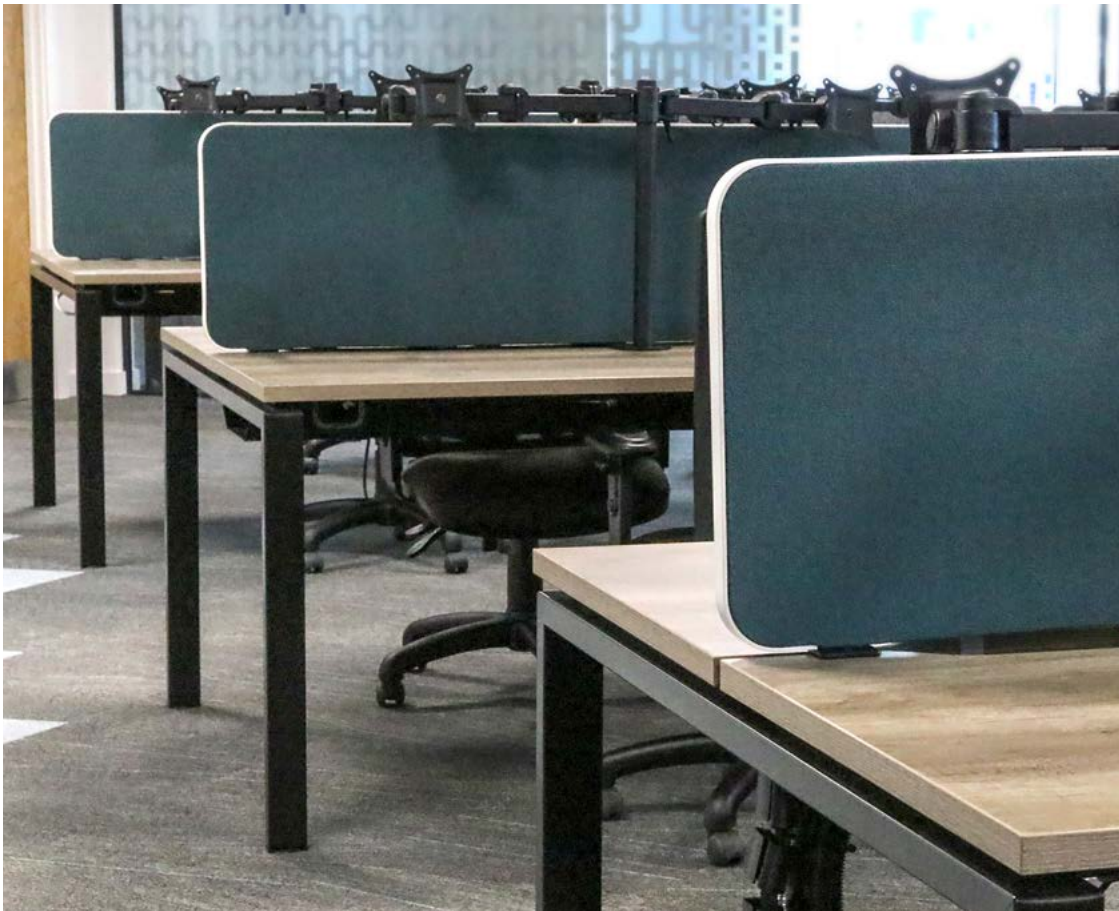

## FEATURES

- High quality 4mm thick PVC trim surround available in White, Grey or Black
- Radiused on all four corners
- 25mm screen thickness
- Can be fixed to the full width of the desk or inset between your desktop scallop (400mm recess)
- Integrates with all of our desk ranges

#### Full width

Code	Description	Dimension (W,H)
LOOP12	PVC Trim, desktop screen	1200 x 380
LOOP14	PVC Trim, desktop screen	1400 x 380
LOOP16	PVC Trim, desktop screen	1600 x 380
LOOP18	PVC Trim, desktop screen	1800 x 380
LOOP12P	PVC Trim, desktop screen, pinnable	1200 x 380
LOOP14P	PVC Trim, desktop screen, pinnable	1400 x 380
LOOP16P	PVC Trim, desktop screen, pinnable	1600 x 380
LOOP18P	PVC Trim, desktop screen, pinnable	1800 x 380

#### Inset Screens

Inset screens are designed to fit perfectly between our scallop edge cable management solution and unlike our end to end screens, include brackets. Inset screens are 400mm shorter than the desk top you are matching it against.

#### Grip

A one size 'fits all' screen to partition bench or desking systems. Designed intuitively, Grip allows the user to simply push the screen onto a standard 25mm desktop. Grip prevents wobble due to the friction-fit design. IMPORTANT NOTE: Only Fits 25mm desktops.